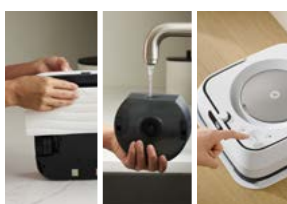

### Wet Mopping and Dry Sweeping modes

Wet Mopping pads feature wicking fibers to help break-up sticky messes, grime\*, and kitchen grease.

Dry Sweeping pads use electrostatic force to capture dirt, dust, and pet hair.