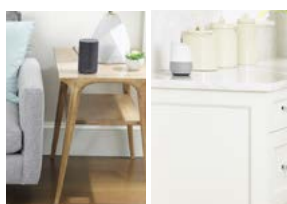

Works with Amazon Alexa and the Google Assistant

Enjoy hands-free control with Alexa or the Google Assistant - whether it's tackling a mess in the kitchen, or an entire level of your home, Braava jet® m6 robot has you covered.

Specifications

PRODUCT

SKU	m613840
Robot Dimensions	27 cm x 25.2 cm x 9.0 cm
Robot Weight	2.2 kg
Battery Type	Lithium Ion
Charge Time	Up to 3 hours
Mid-mission Recharge Time	1.5 hours

SHIPPING

Retail Box UPC	885155016348
Master Carton UPC	10885155016345
Retail Box EAN	5060359287953
Master Carton EAN	5060359287960
Robots per MC	1
Retail box Dimensions (cm)	49.5cm x 38.5cm x 12.9cm
Master Carton Dimensions (cm)	50.5cm x 40.0cm x 14.9cm
Retail Box Weight (kg)	5.0 kg
Master Carton Weight (kg)	5.2 kg
Pallet Count	1

BOX CONTENTS

iRobot® Braava jet® m6 Robot Mop
Home Base Charging Station
Line Cord
Cleaning Starter Kit:
Braava jet™ Hard Floor Cleaning Solution Sample
2 Wet Mopping Pads
1 Dry Sweeping Pad
1 Washable Wet Mopping Pad
1 Washable Dry Sweeping Pad

* Tested in spot clean mode.

©2019 iRobot Corporation, 8 Crosby Drive, Bedford, MA 01730. All rights reserved. iRobot, Braava jet, Braava, and Roomba are registered trademarks of iRobot Corporation. Imprint is a trademark of iRobot Corporation. Wi-Fi is a registered trademark of the Wi-Fi Alliance. Amazon, Alexa, and all related logos are trademarks of Amazon.com, Inc. or its affiliates. Google Home is a trademark of Google LLC.