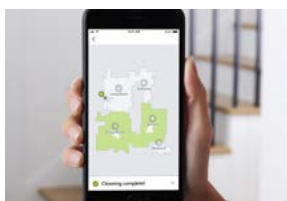

### Knows your kitchen from your living room

With Imprint™ Smart Mapping, the Braava jet® m6 Robot learns your home and remembers your rooms, so you can control which rooms are cleaned and when.